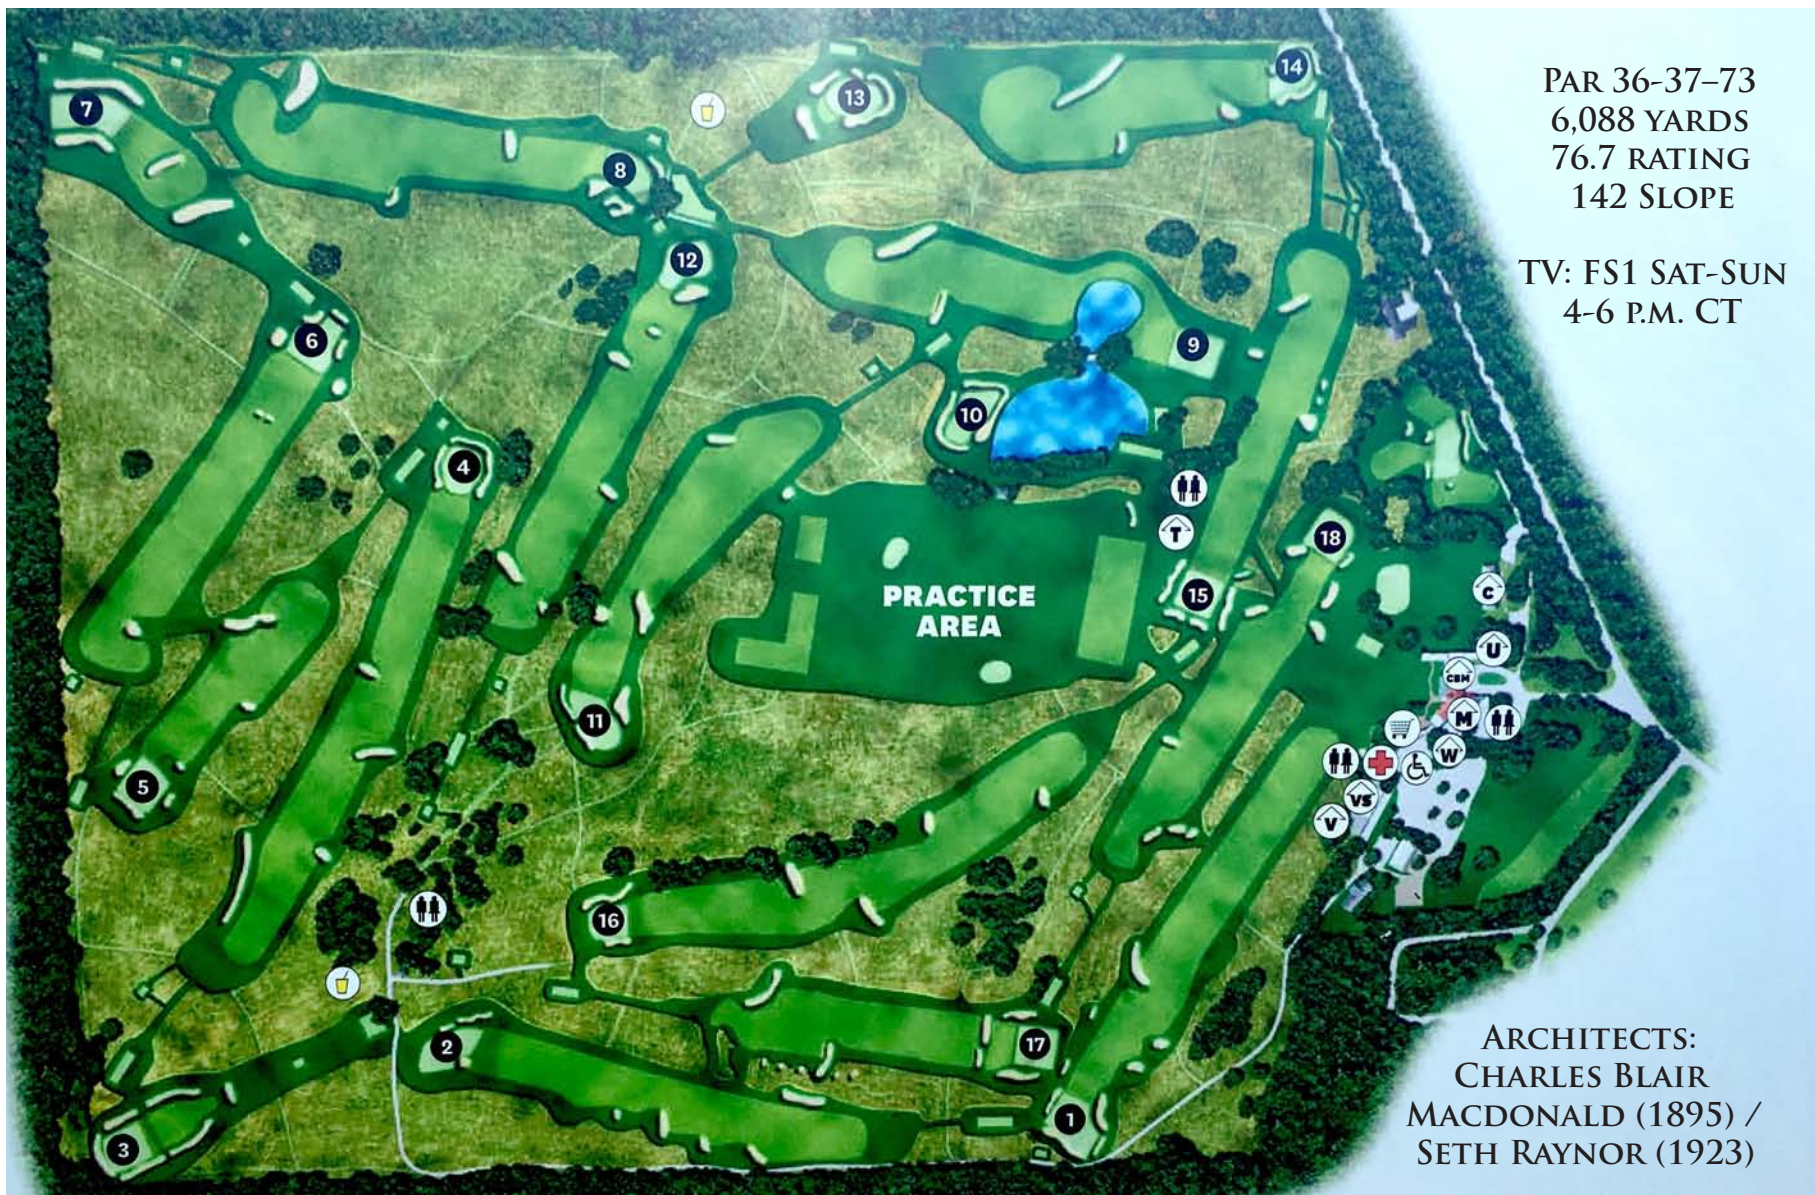

CHICAGO GOLF CLUB › WHEATON, ILLINOIS

PAR 36-37-73
6,088 YARDS
76.7 RATING
142 SLOPE

TV: FS1 SAT-SUN
4-6 P.M. CT

ARCHITECTS:
CHARLES BLAIR
MACDONALD (1895) /
SETH RAYNOR (1923)